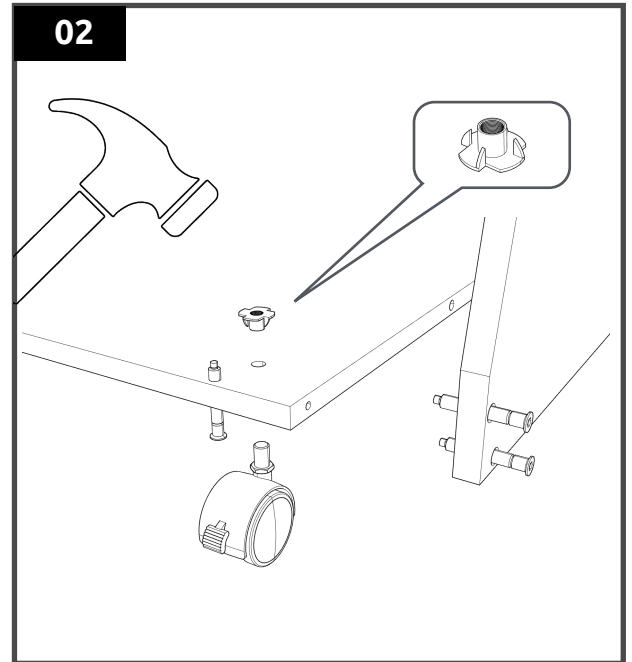

SESSIONDESK Assembly Manual

ALEA Racksolution

Customer Service
+49 (0)69 - 29 19 14
contact@sessiondesk.com