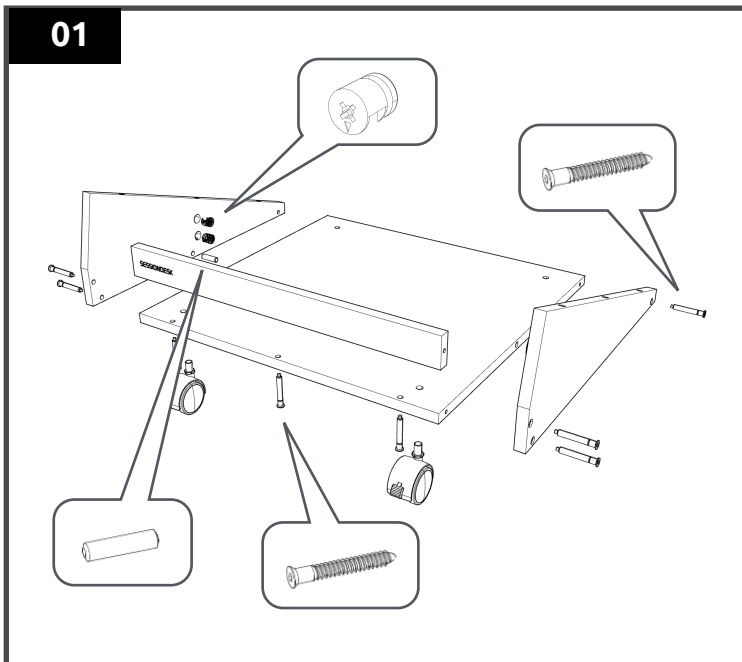

SESSIONDESK Assembly Manual

ALEA Racksolution

Customer Service
+49 (0)69 - 29 19 14
contact@sessiondesk.com