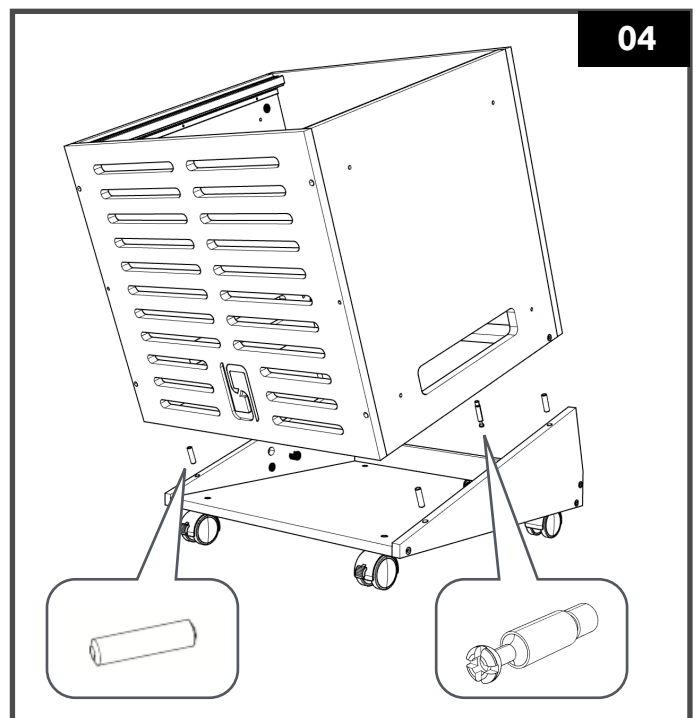

SESSIONDESK Assembly Manual

ALEA Racksolution

Customer Service
+49 (0)69 - 29 19 14
contact@sessiondesk.com