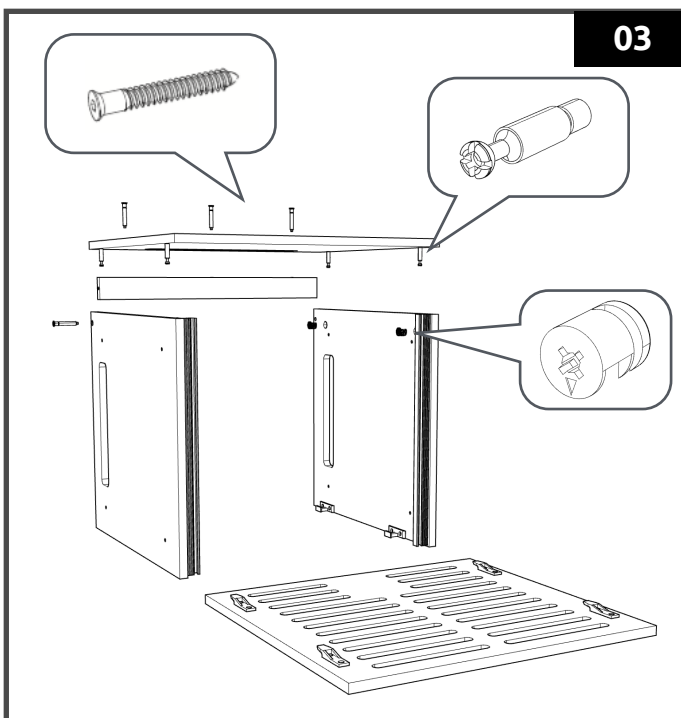

SESSIONDESK Assembly Manual

ALEA Racksolution

Customer Service
+49 (0)69 - 29 19 14
contact@sessiondesk.com